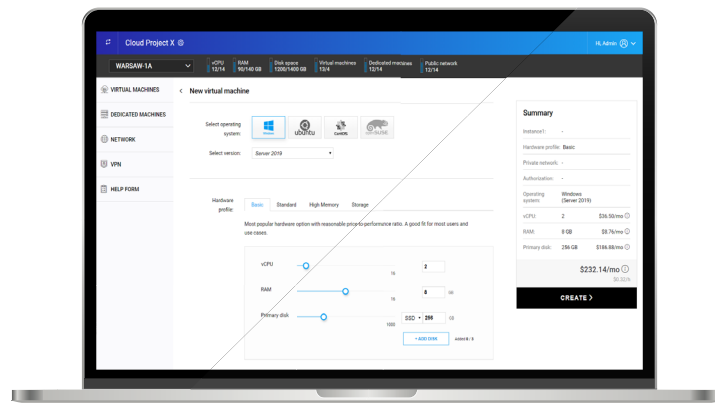

CONTACT US

Viren Singh | Business Development
+1 408 464 93 13
viren@onestepcloud.com
onestepedge.com

ONESTEP EDGE CLOUD

is a proprietary technology of
One Step Cloud, Inc.
2040 MARTIN AVE.
SANTA CLARA CA 95050
onestepcloud.com