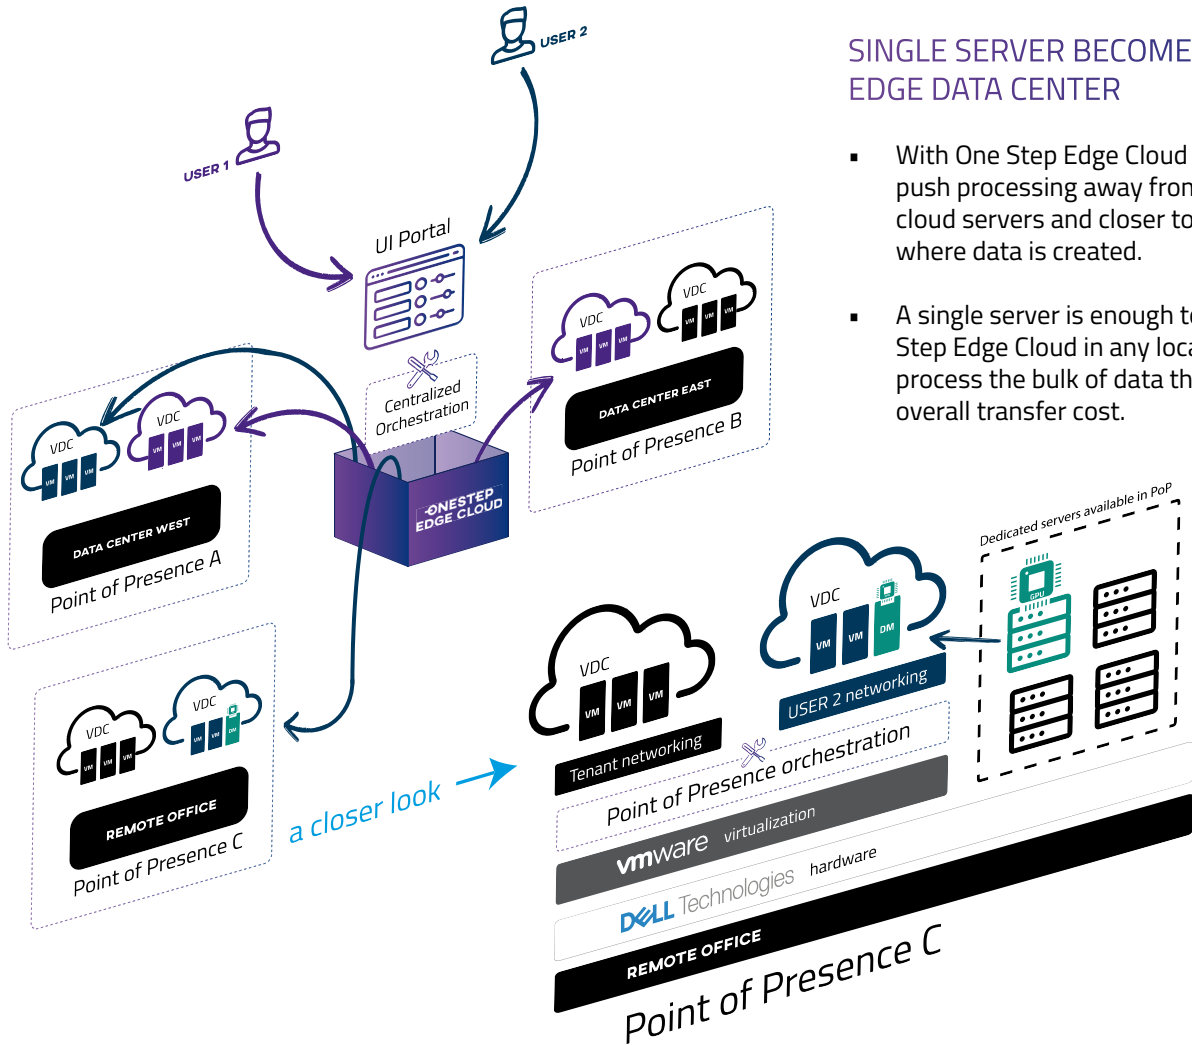

ONESTEP EDGE CLOUD

STREAMLINE THE DEVELOPMENT OF SELF-SERVICE CLOUD BUSINESS

BUILD PUBLIC, PRIVATE OR HYBRID CLOUD UNDER YOUR OWN BRAND

One Step Edge Cloud is a software that quickly builds enterprise grade, scalable self-service cloud.

managed by:

- Self-service portal
- Centralized orchestration
- Single-pane-of-glass UI
- Consumption-based billing

LOW RISK, HIGH-YIELD BUSINESS OPPORTUNITY

 **New revenue source
with fast time-to-market**

 **Low barriers to entry
and flexible financing**

 **Price transparency and linear
billing model (license-based)**

HOW ONE STEP EDGE CLOUD WORKS

One Step Edge Cloud allows you to turn infrastructure virtualized with VMware into complete and marketable cloud solution by adding automated management and orchestration layer.

SINGLE SERVER BECOMES EDGE DATA CENTER

- With One Step Edge Cloud you are able to push processing away from centralized cloud servers and closer to the edge where data is created.
- A single server is enough to deploy One Step Edge Cloud in any location and process the bulk of data there, reducing overall transfer cost.